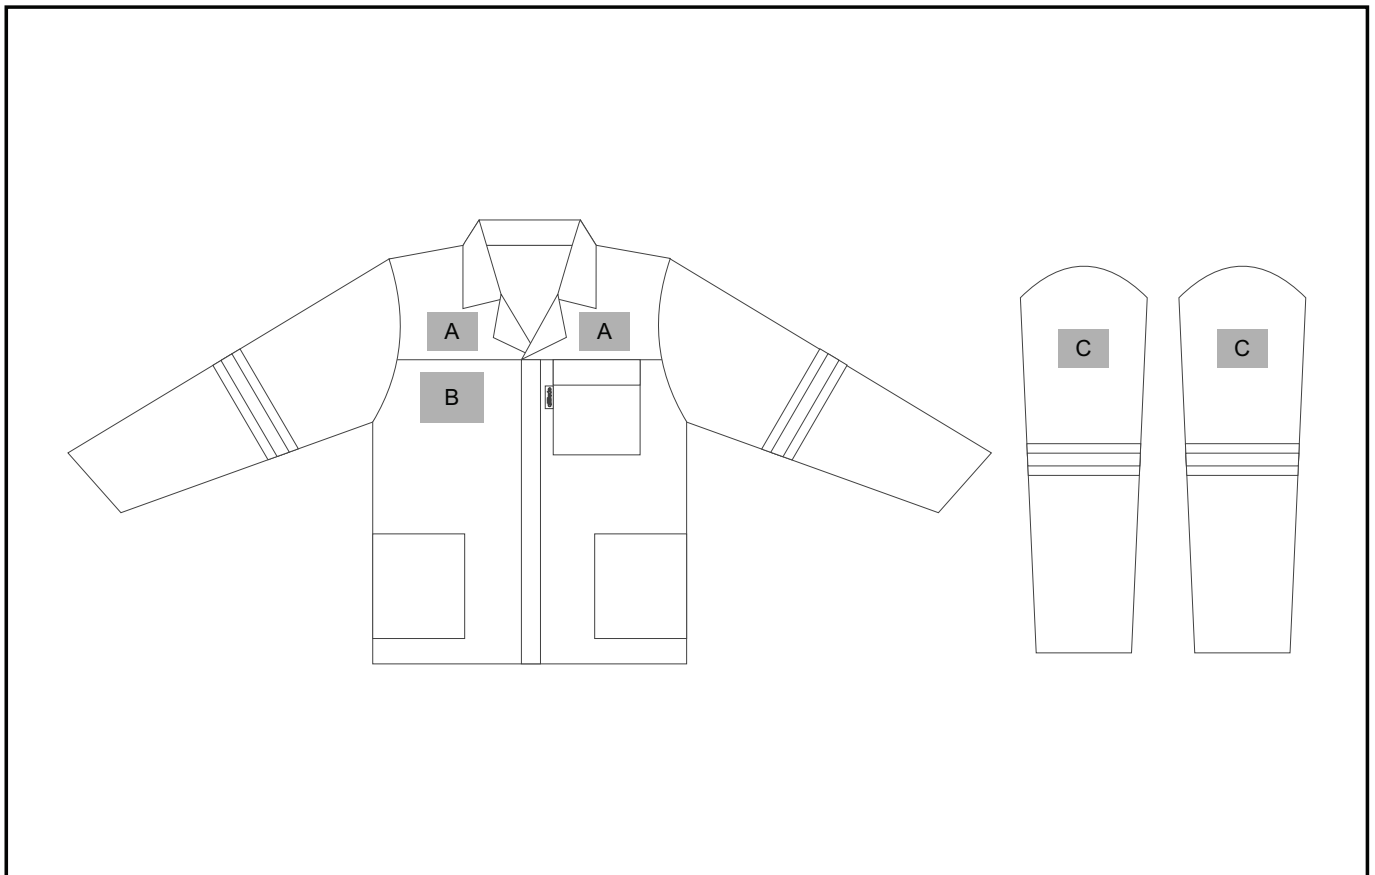

ALT-11043

VINTAGE 100% COTTON DENIM CONTI SUIT REFLECTIVE ARMS, LEGS & BACK - YELLOW TAPE

Need to know:

- N/A

Branding Options:

Position A

1. Screen Print (SA) - 1 colour
Size: 70mm wide x 30mm high
2. Embroidery (EMB) - 9 colours
Size: 80mm wide x 60mm high

Position B

1. Screen Print (SA) - 1 colour
Size: 100mm wide x 80mm high
2. Embroidery (EMB) - 9 colours
Size: 80mm wide x 60mm high

Position C

1. Screen Print (SA) - 2 colour
Size: 60mm wide x 60mm high
2. Embroidery (EMB) - 9 colours
Size: 80mm wide x 60mm high